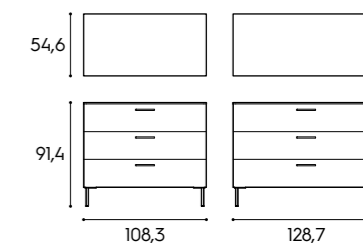

Comò
Chest of drawers