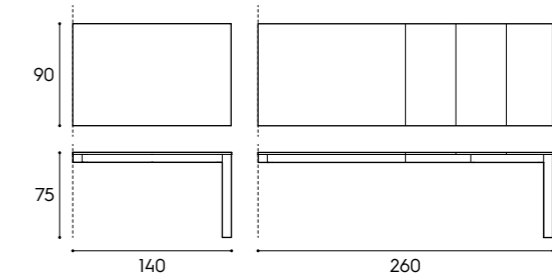

Corby penisola

Corby peninsula

Piano sp. 1,8 cm / 1,8 cm-thick top
finiture basic e smart / basic and smart finishes

Gambe in metallo / Metal legs
bianco, lavagna / bianco, lavagna

Finiture immagine / Finishes pictured
bianco / bianco