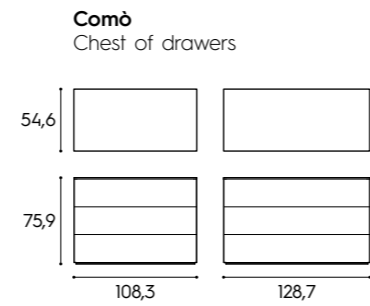

Gruppi letto

Bedroom units

Atene

Finiture / Finishes
finiture basic e smart / basic and smart finishes
Finiture immagine / Finishes pictured
olmo shade / olmo shade

Bilbao

Finiture / Finishes
finiture basic e smart / basic and smart finishes
Finiture immagine / Finishes pictured
cemento, frassino chiaro / cemento, frassino chiaro

Bonn

Finiture / Finishes
finiture basic e smart / basic and smart finishes
Finiture immagine / Finishes pictured
basalto, calce / basalto, calce

Londra

Finiture / Finishes
olmo shade, nuvola, noce naturale, frassino chiaro, rovere cotto
olmo shade, nuvola, noce naturale, frassino chiaro, rovere cotto
Finiture immagine / Finishes pictured
nuvola / nuvola