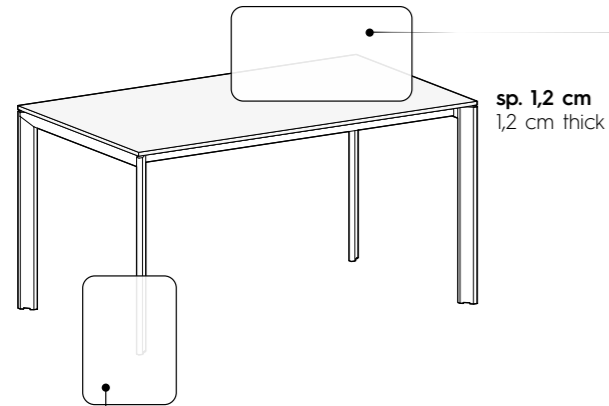

Scrivanie spessore 1,2 cm

1,2 cm-thick desks

sp. 1,2 cm
1,2 cm thick

piano / top

Piano nobilitato sp. 1,2 cm / 1,2 cm-thick foil-wrapped top
finiture basic e smart / basic and smart finishes

L x P / W x D
120/140/160/180/200/250 x
60/80/100/120 cm

Doppio / Double

L x P / W x D
120/140/160/180/200/250 x 165 cm

Circolare / Circular

Ø
125/145 cm

Sagomato / Shaped

L x P / W x D
160/180 x 80/100 - 80/120 cm

Piano in vetro sp. 1,2 cm / 1,2 cm-thick glass top
bianco / white

L x P / W x D
120/140/160/180 x 60 cm
120/140/160/180/200 x 80 cm
120/180/200 x 100/120 cm

Doppio / Double

L x P / W x D
120/140/160/180/200 x 165 cm

Presente a pag. / Featured on page

20, 25, 37, 38, 54, 65, 72, 87, 90, 103, 105, 112, 117, 123, 127, 131, 139, 227, 231, 247, 258, 277

gambe / legs

H / H
73,8 cm

H / H
73,8 cm

H / H
73,8 cm

H / H
13,3/15,1 cm

H / H
73,8 cm

Esempi di composizione / Examples of configuration