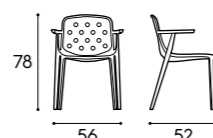

Sedie Chairs

Sedia in tecnopolimero
Technopolymer chair
J00, J21, J54 / J00, J21, J54

Finiture immagine / Finishes pictured
J54 / J54

Presente a pag. / Featured on page
52, 149, 213, 283

Sedia in tecnopolimero
Technopolymer chair
J00 / J00

Finiture immagine / Finishes pictured
J00 / J00

Presente a pag. / Featured on page
278

Sedie imbottite Upholstered chairs

Seduta imbottita / Upholstered chair
tutti i tessuti e feltro
all fabrics and felt

Basamento R1 in metallo
Metal R1 base
bianco / white

Finiture immagine / Finishes pictured
smooth T175, bianco / smooth T175, white

Seduta imbottita / Upholstered chair
tutti i tessuti e feltro
all fabrics and felt

Basamento R2 in metallo
Metal R2 base
bianco, nero / white, black

Finiture immagine / Finishes pictured
feltro TF23, bianco / felt TF23, white

Presente a pag. / Featured on page
31, 65, 165, 178

Seduta in tecnopolimero
Technopolymer seat
J00, J10, J23, J36 / J00, J10, J23, J36

Basamento R1 in metallo
Metal R1 base
bianco / white

Finiture immagine / Finishes pictured
J00 / J00

Presente a pag. / Featured on page
35, 49

Seduta in tecnopolimero
Technopolymer seat
J00, J10, J23, J36 / J00, J10, J23, J36

Basamento R2 in metallo
Metal R2 base
bianco, nero / white, black

Finiture immagine / Finishes pictured
J10, nero / J10, black

Presente a pag. / Featured on page
137, 275

Seduta in ecopelle e gambe in metallo
Imitation leather seat and metal legs
bianco, testa di moro / white, dark brown

Finiture immagine / Finishes pictured
testa di moro / dark brown

Presente a pag. / Featured on page
170