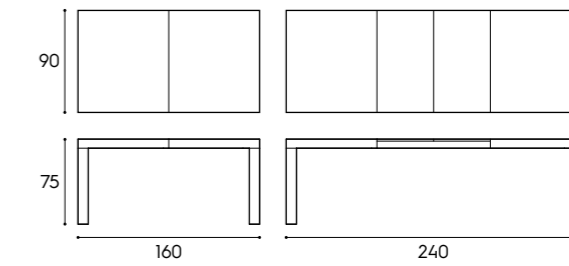

Monaco

Finiture / Finishes
calce, intonaco / calce, intonaco

Finiture immagine / Finishes pictured
calce / calce

Presente a pag. / Featured on page
213