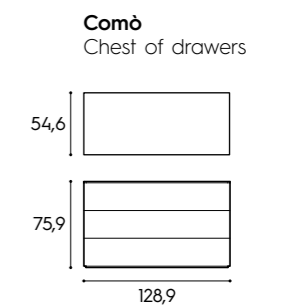

Gruppi letto

Bedroom units

Atene

Finiture / Finishes
finiture basic e smart / basic and smart finishes
Finiture immagine / Finishes pictured
olmo shade / olmo shade

Bilbao

Finiture / Finishes
finiture basic e smart / basic and smart finishes
Finiture immagine / Finishes pictured
cemento, frassino chiaro / cemento, frassino chiaro

Bonn

Finiture / Finishes
finiture basic e smart / basic and smart finishes
Finiture immagine / Finishes pictured
basalto, calce / basalto, calce

Londra

Finiture / Finishes
olmo shade, nuvola, noce naturale, frassino chiaro, rovere cotto
olmo shade, nuvola, noce naturale, frassino chiaro, rovere cotto
Finiture immagine / Finishes pictured
nuvola / nuvola