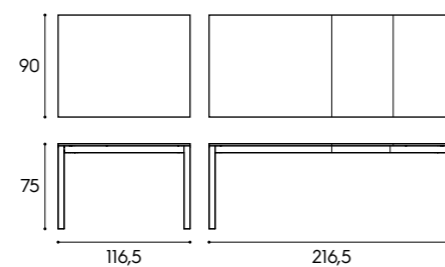

Nizza Large

Piano sp. 1,8 cm / 1,8 cm-thick top
finiture basic e smart / basic and smart finishes

Gambe in metallo / Metal legs
bianco, lavagna / bianco, lavagna

Finiture immagine / Finishes pictured
bianco / bianco