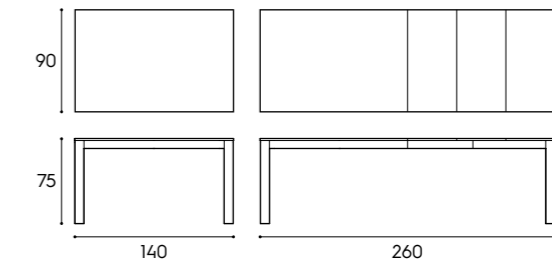

Corby

Piano sp. 1,8 cm / 1,8 cm-thick top
finiture basic e smart / basic and smart finishes

Gambe in metallo / Metal legs
bianco, lavagna / bianco, lavagna

Finiture immagine / Finishes pictured
bianco / bianco

Presente a pag. / Featured on page
283