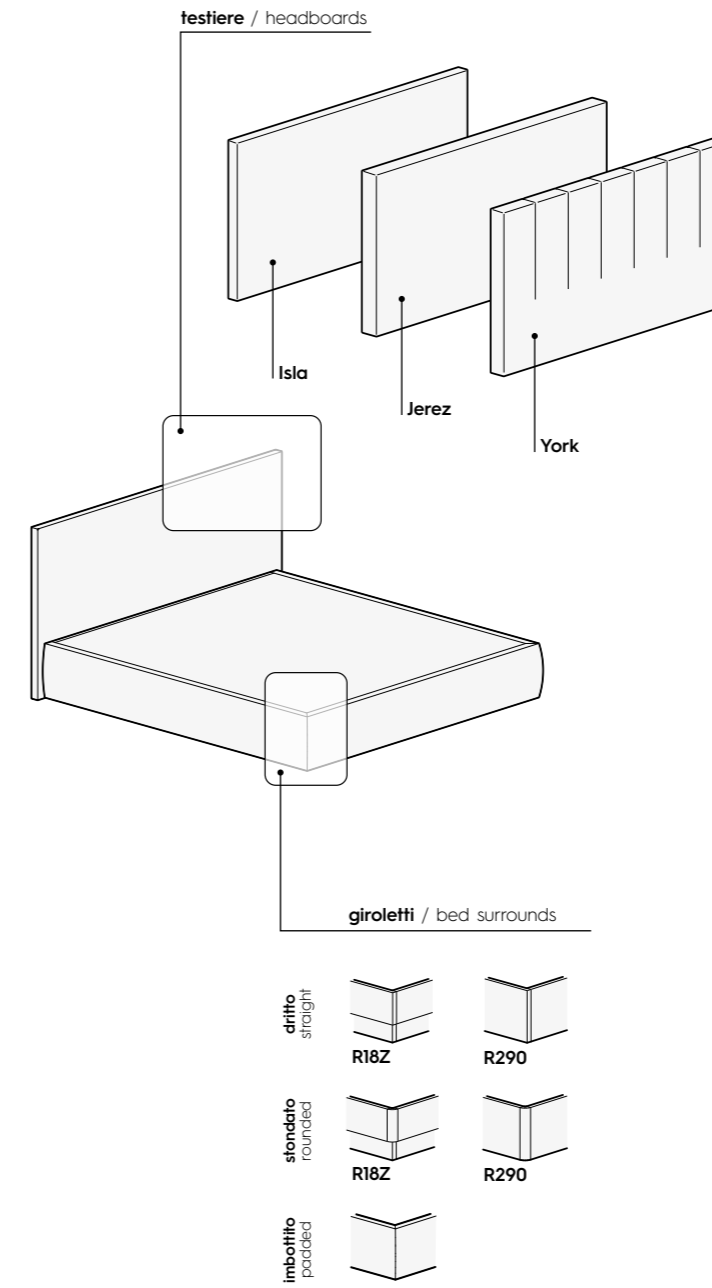

Letti imbottiti
Padded beds