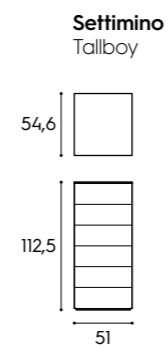

Gruppi letto

Bedroom units

Atene

Finiture / Finishes
finiture basic e smart / basic and smart finishes
Finiture immagine / Finishes pictured
olmo shade / olmo shade

Bilbao

Finiture / Finishes
finiture basic e smart / basic and smart finishes
Finiture immagine / Finishes pictured
cemento, frassino chiaro / cemento, frassino chiaro

Bonn

Finiture / Finishes
finiture basic e smart / basic and smart finishes
Finiture immagine / Finishes pictured
basalto, calce / basalto, calce

Londra

Finiture / Finishes
olmo shade, nuvola, noce naturale, frassino chiaro, rovere cotto
olmo shade, nuvola, noce naturale, frassino chiaro, rovere cotto
Finiture immagine / Finishes pictured
nuvola / nuvola