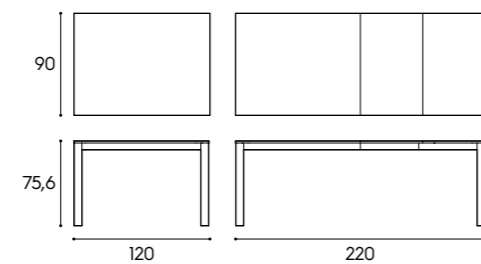

Lione Large

Piano sp. 1,8 cm / 1,8 cm-thick top
finiture basic e smart / basic and smart finishes

Gambe in metallo / Metal legs
bianco, lavagna / bianco, lavagna

Finiture immagine / Finishes pictured
bianco / bianco