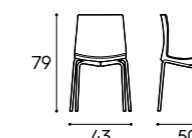

Sedie Chairs

Sedia in tecnopolimero
Technopolymer chair
J00, J21, J54 / J00, J21, J54

Finiture immagine / Finishes pictured
J54 / J54

Presente a pag. / Featured on page
52, 149, 213, 283

Sedia in tecnopolimero
Technopolymer chair
J00 / J00

Finiture immagine / Finishes pictured
J00 / J00

Presente a pag. / Featured on page
278

Sedie imbottite Upholstered chairs

Seduta imbottita / Upholstered chair
tutti i tessuti e feltro
all fabrics and felt

Basamento R1 in metallo
Metal R1 base
bianco / white

Finiture immagine / Finishes pictured
smooth T175, bianco / smooth T175, white

Seduta imbottita / Upholstered chair
tutti i tessuti e feltro
all fabrics and felt

Basamento R2 in metallo
Metal R2 base
bianco, nero / white, black

Finiture immagine / Finishes pictured
feltro TF23, bianco / felt TF23, white

Presente a pag. / Featured on page
31, 65, 165, 178

Seduta in tecnopolimero
Technopolymer seat
J00, J10, J23, J36 / J00, J10, J23, J36

Basamento R1 in metallo
Metal R1 base
bianco / white

Finiture immagine / Finishes pictured
J00 / J00

Presente a pag. / Featured on page
35, 49

Seduta in tecnopolimero
Technopolymer seat
J00, J10, J23, J36 / J00, J10, J23, J36

Basamento R2 in metallo
Metal R2 base
bianco, nero / white, black

Finiture immagine / Finishes pictured
J10, nero / J10, black

Presente a pag. / Featured on page
137, 275

Seduta in ecopelle e gambe in metallo
Imitation leather seat and metal legs
bianco, testa di moro / white, dark brown

Finiture immagine / Finishes pictured
testa di moro / dark brown

Presente a pag. / Featured on page
170