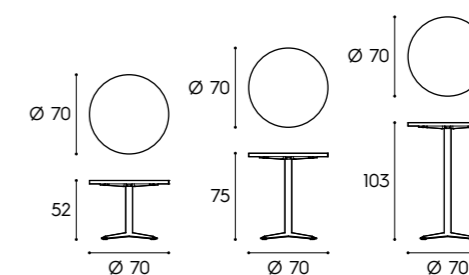

Presente a pag. / Featured on page
201

Tavolini

Occasional tables

Anversa

Piano sp. 1,8 cm / 1,8 cm-thick top
finiture basic e smart / basic and smart finishes

Gambe in metallo / Metal legs
bianco, nero / bianco, nero