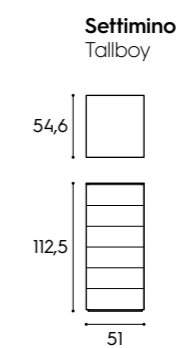

Gruppi letto

Bedroom units

Atene

Finiture / Finishes
finiture basic e smart / basic and smart finishes
Finiture immagine / Finishes pictured
olmo shade / olmo shade

Bilbao

Finiture / Finishes
finiture basic e smart / basic and smart finishes
Finiture immagine / Finishes pictured
cemento, frassino chiaro / cemento, frassino chiaro

Bonn

Finiture / Finishes
finiture basic e smart / basic and smart finishes
Finiture immagine / Finishes pictured
basalto, calce / basalto, calce

Londra

Finiture / Finishes
olmo shade, nuvola, noce naturale, frassino chiaro, rovere cotto
olmo shade, nuvola, noce naturale, frassino chiaro, rovere cotto
Finiture immagine / Finishes pictured
nuvola / nuvola