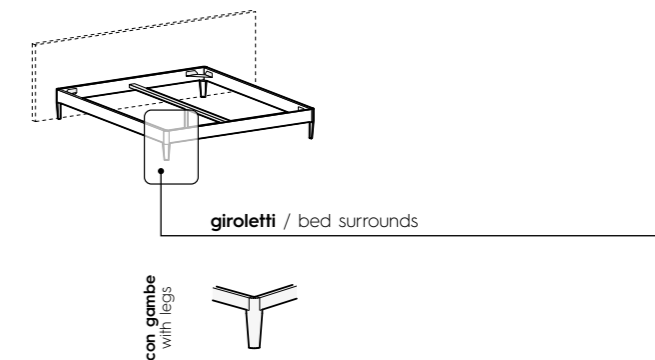

Turca R120 / Platform bed R120