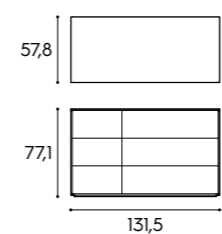

Comò
Chest of drawers