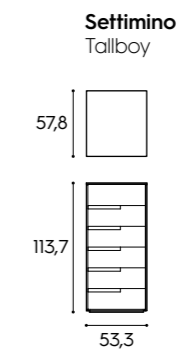

Gruppi letto

Bedroom units

Atene

Finiture / Finishes
finiture basic e smart / basic and smart finishes
Finiture immagine / Finishes pictured
olmo shade / olmo shade

Bilbao

Finiture / Finishes
finiture basic e smart / basic and smart finishes
Finiture immagine / Finishes pictured
cemento, frassino chiaro / cemento, frassino chiaro

Bonn

Finiture / Finishes
finiture basic e smart / basic and smart finishes
Finiture immagine / Finishes pictured
basalto, calce / basalto, calce

Londra

Finiture / Finishes
olmo shade, nuvola, noce naturale, frassino chiaro, rovere cotto
olmo shade, nuvola, noce naturale, frassino chiaro, rovere cotto
Finiture immagine / Finishes pictured
nuvola / nuvola