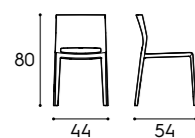

Sedie Chairs

Sedia in tecnopolimero
Technopolymer chair
J00, J21, J54 / J00, J21, J54

Finiture immagine / Finishes pictured
J54 / J54

Presente a pag. / Featured on page
52, 149, 213, 283

Sedia in tecnopolimero
Technopolymer chair
J00 / J00

Finiture immagine / Finishes pictured
J00 / J00

Presente a pag. / Featured on page
278

Sedie imbottite Upholstered chairs

Seduta imbottita / Upholstered chair
tutti i tessuti e feltro
all fabrics and felt

Basamento R1 in metallo
Metal R1 base
bianco / white

Finiture immagine / Finishes pictured
smooth T175, bianco / smooth T175, white

Seduta imbottita / Upholstered chair
tutti i tessuti e feltro
all fabrics and felt

Basamento R2 in metallo
Metal R2 base
bianco, nero / white, black

Finiture immagine / Finishes pictured
feltro TF23, bianco / felt TF23, white

Presente a pag. / Featured on page
31, 65, 165, 178

Seduta in tecnopolimero
Technopolymer seat
J00, J10, J23, J36 / J00, J10, J23, J36

Basamento R1 in metallo
Metal R1 base
bianco / white

Finiture immagine / Finishes pictured
J00 / J00

Presente a pag. / Featured on page
35, 49

Seduta in tecnopolimero
Technopolymer seat
J00, J10, J23, J36 / J00, J10, J23, J36

Basamento R2 in metallo
Metal R2 base
bianco, nero / white, black

Finiture immagine / Finishes pictured
J10, nero / J10, black

Presente a pag. / Featured on page
137, 275

Seduta in ecopelle e gambe in metallo
Imitation leather seat and metal legs
bianco, testa di moro / white, dark brown

Finiture immagine / Finishes pictured
testa di moro / dark brown

Presente a pag. / Featured on page
170