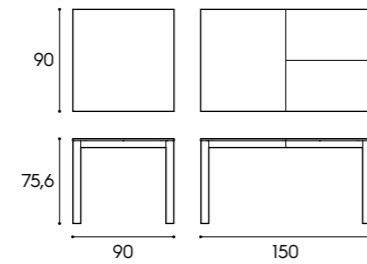

Tavoli

Tables

Lione Small

Piano sp. 1,8 cm / 1,8 cm-thick top
finiture basic e smart / basic and smart finishes

Gambe in metallo / Metal legs
bianco, lavagna / bianco, lavagna

Finiture immagine / Finishes pictured
bianco / bianco