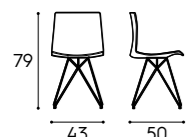

Seduta in tecnopolimero
Technopolymer seat
J00, J10, J23, J36 / J00, J10, J23, J36

Basamento R1 in metallo
Metal R1 base
bianco / white

Finiture immagine / Finishes pictured
J00 / J00

Presente a pag. / Featured on page
35, 49