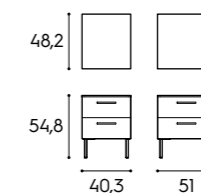

Comodino
Bedside table

Settimino
Tallboy