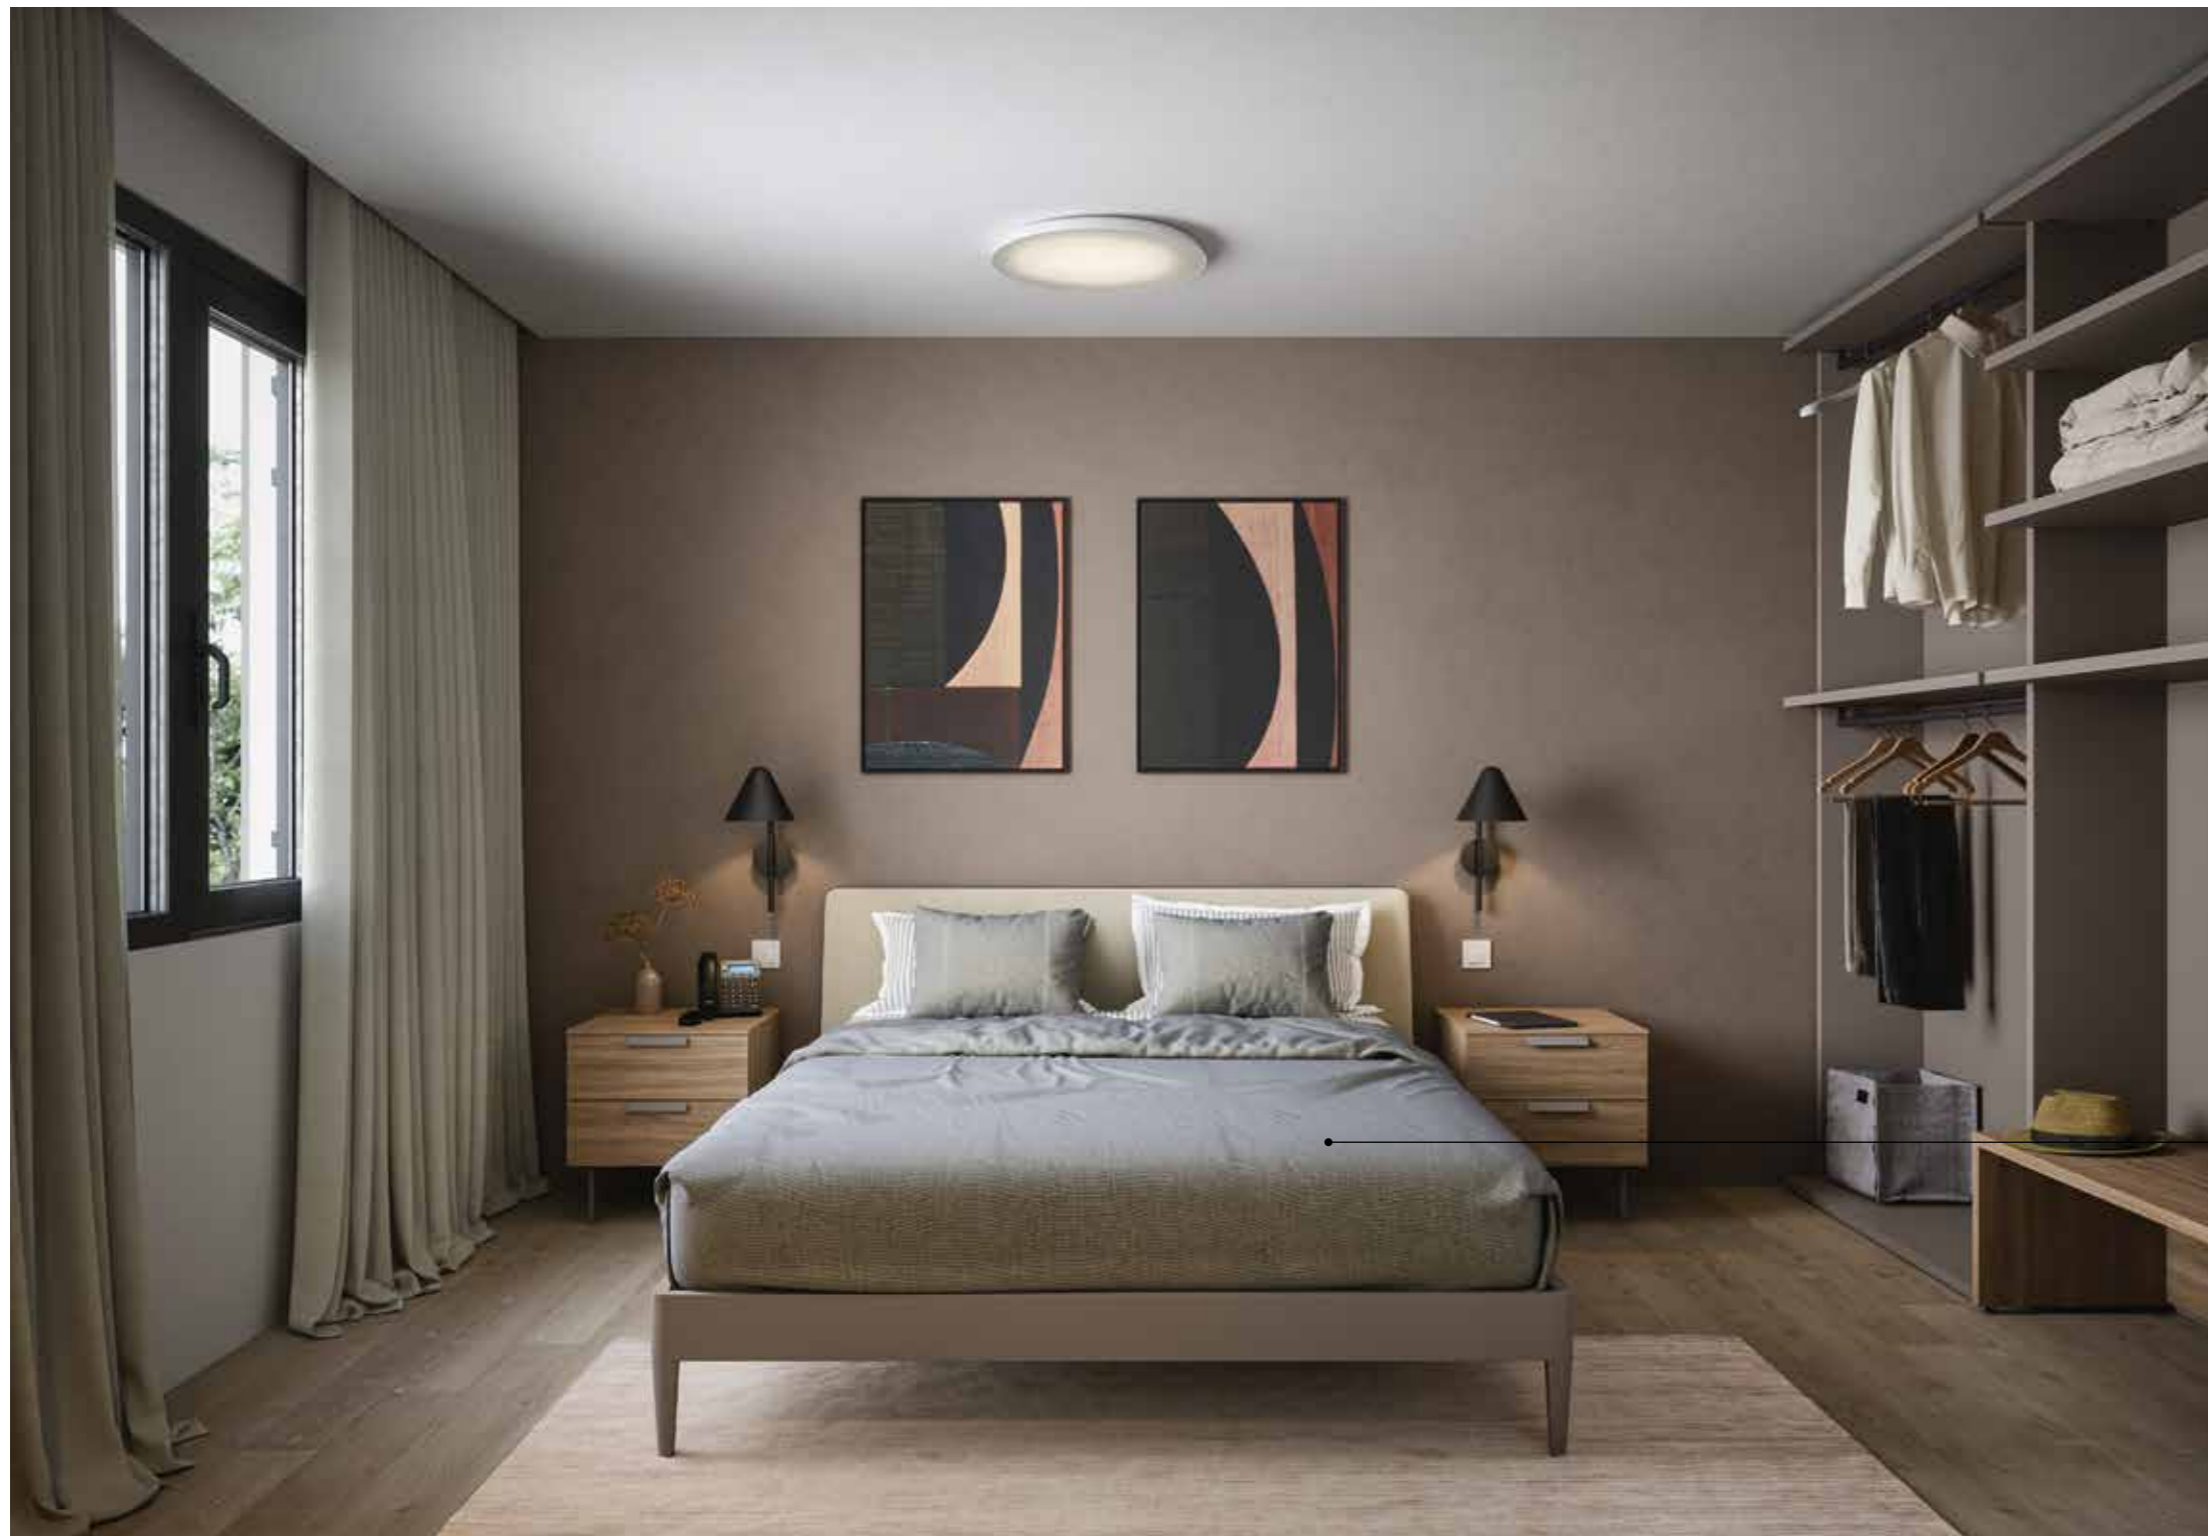

13a - **13b**

Aparthotel

 Serviced apartment

letto Suez R120 con cuffia Bled

R120 Suez bed with Bled headboard cover

basalto, soft T563, fettuccia a contrasto CC15 - pag. 335

basalto, soft T563, CC15 contrasting piping - page 335