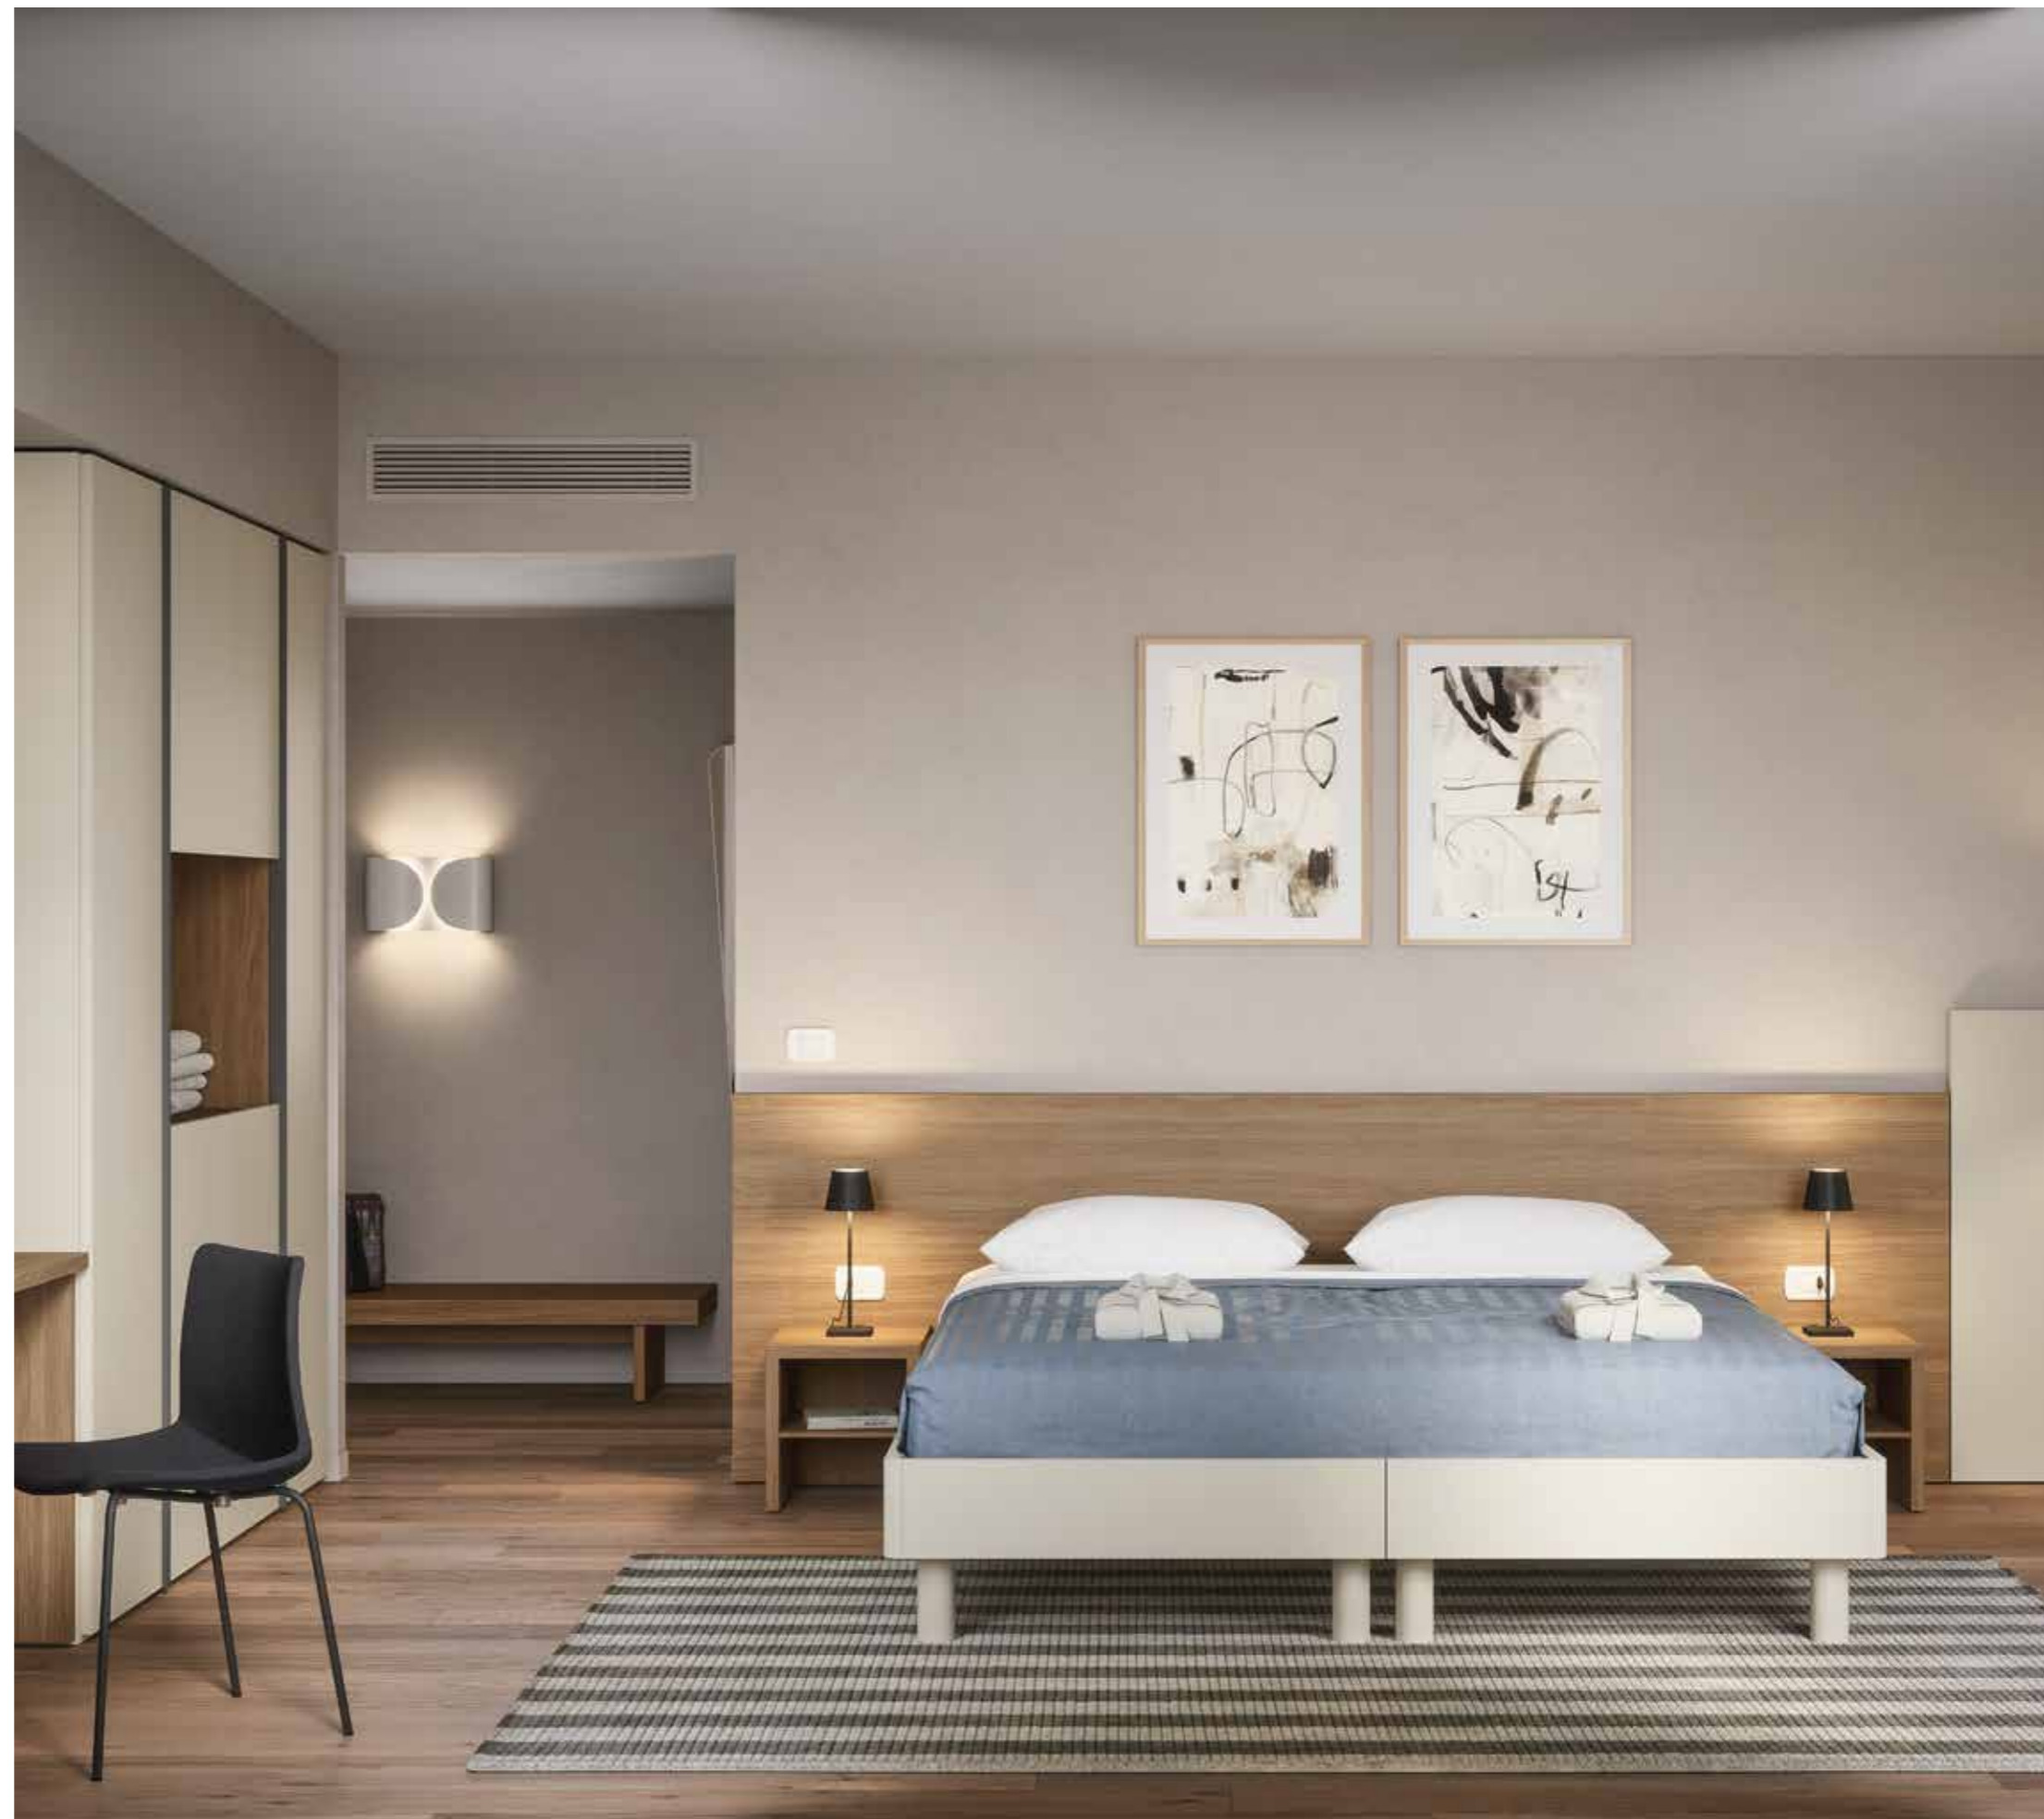

11a - 11b - 11c

Camera hotel

Hotel room

Assicurare benessere e spazi ottimizzati attraverso una progettazione funzionale dei complementi. Grazie alla vasta gamma di combinazioni e all'ampia scelta di finiture disponibili la stanza multipla acquista carattere e si trasforma in un ambiente razionale, pur mantenendo tratti caldi e familiari.

Providing optimized, feel-good spaces through the use of occasional furniture designed with functionality in mind. With a vast range of combinations and extensive finish options to choose from, twin share rooms have plenty of character and deliver a rational interior while still retaining a warm and friendly feel.