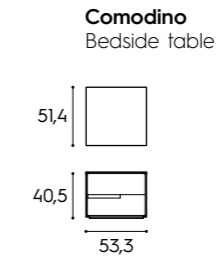

Gruppi letto

Bedroom units

Atene

Finiture / Finishes
finiture basic e smart / basic and smart finishes
Finiture immagine / Finishes pictured
olmo shade / olmo shade

Bilbao

Finiture / Finishes
finiture basic e smart / basic and smart finishes
Finiture immagine / Finishes pictured
cemento, frassino chiaro / cemento, frassino chiaro

Bonn

Finiture / Finishes
finiture basic e smart / basic and smart finishes
Finiture immagine / Finishes pictured
basalto, calce / basalto, calce

Londra

Finiture / Finishes
olmo shade, nuvola, noce naturale, frassino chiaro, rovere cotto
olmo shade, nuvola, noce naturale, frassino chiaro, rovere cotto
Finiture immagine / Finishes pictured
nuvola / nuvola