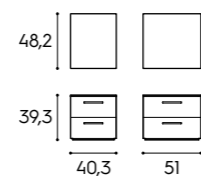

Comodino
Bedside table

Settimino
Tallboy