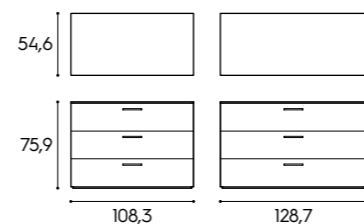

Comò
Chest of drawers