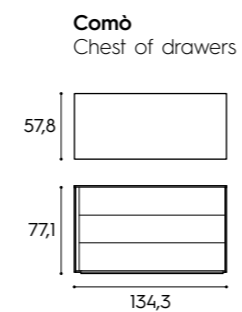

Gruppi letto

Bedroom units

Atene

Finiture / Finishes
finiture basic e smart / basic and smart finishes
Finiture immagine / Finishes pictured
olmo shade / olmo shade

Bilbao

Finiture / Finishes
finiture basic e smart / basic and smart finishes
Finiture immagine / Finishes pictured
cemento, frassino chiaro / cemento, frassino chiaro

Bonn

Finiture / Finishes
finiture basic e smart / basic and smart finishes
Finiture immagine / Finishes pictured
basalto, calce / basalto, calce

Londra

Finiture / Finishes
olmo shade, nuvola, noce naturale, frassino chiaro, rovere cotto
olmo shade, nuvola, noce naturale, frassino chiaro, rovere cotto
Finiture immagine / Finishes pictured
nuvola / nuvola