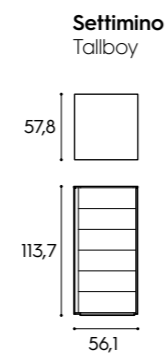

Gruppi letto

Bedroom units

Atene

Finiture / Finishes
finiture basic e smart / basic and smart finishes
Finiture immagine / Finishes pictured
olmo shade / olmo shade

Bilbao

Finiture / Finishes
finiture basic e smart / basic and smart finishes
Finiture immagine / Finishes pictured
cemento, frassino chiaro / cemento, frassino chiaro

Bonn

Finiture / Finishes
finiture basic e smart / basic and smart finishes
Finiture immagine / Finishes pictured
basalto, calce / basalto, calce

Londra

Finiture / Finishes
olmo shade, nuvola, noce naturale, frassino chiaro, rovere cotto
olmo shade, nuvola, noce naturale, frassino chiaro, rovere cotto
Finiture immagine / Finishes pictured
nuvola / nuvola