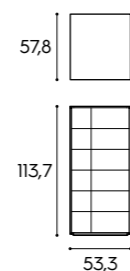

Finiture / Finishes

finiture basic e smart / basic and smart finishes

Finiture immagine / Finishes pictured

noce naturale, lavagna / noce naturale, lavagna

Presente a pag. / Featured on page

209