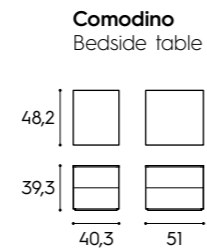

Gruppi letto

Bedroom units

Atene

Finiture / Finishes
finiture basic e smart / basic and smart finishes
Finiture immagine / Finishes pictured
olmo shade / olmo shade

Bilbao

Finiture / Finishes
finiture basic e smart / basic and smart finishes
Finiture immagine / Finishes pictured
cemento, frassino chiaro / cemento, frassino chiaro

Bonn

Finiture / Finishes
finiture basic e smart / basic and smart finishes
Finiture immagine / Finishes pictured
basalto, calce / basalto, calce

Londra

Finiture / Finishes
olmo shade, nuvola, noce naturale, frassino chiaro, rovere cotto
olmo shade, nuvola, noce naturale, frassino chiaro, rovere cotto
Finiture immagine / Finishes pictured
nuvola / nuvola