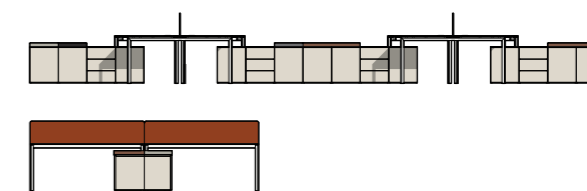

L / W 905,5 cm
 H / H 110,4 cm
 P / D 360 cm

elementi / elements

scrivanie sagomate con piano sp. 1,2 cm
 shaped desks with 1,2 cm-thick top

pannelli divisorio per scrivania / partition screens for desk

basi a terra / floorstanding base units