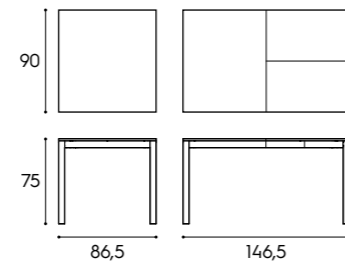

Tavoli

Tables

Nizza Small

Piano sp. 1,8 cm / 1,8 cm-thick top
finiture basic e smart / basic and smart finishes

Gambe in metallo / Metal legs
bianco, lavagna / bianco, lavagna

Finiture immagine / Finishes pictured
bianco / bianco