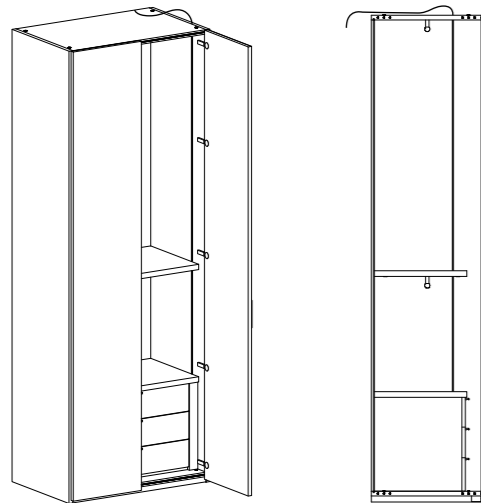

chiusa / closed

aperta / open

Luce LED verticale per armadio e cabina armadio
Vertical LED light for wardrobe and walk-in closet

Strip LED adesiva
Adhesive LED strip

Consumo singolo / Wattage per light
10 W/m 24 V