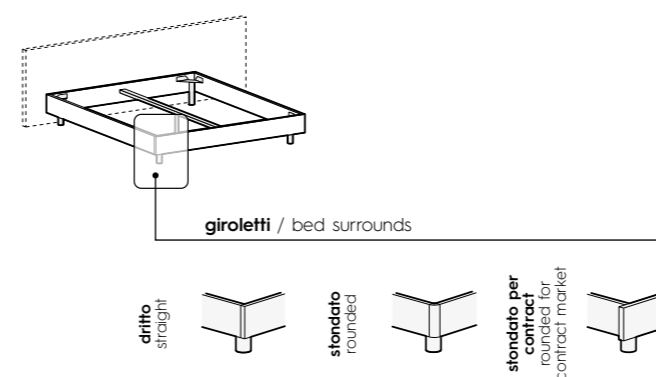

Turca R180 / Platform bed R180

Presente a pag. / Featured on page
181, 201