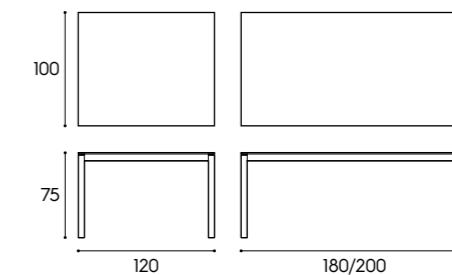

Vigo

Piano sp. 1,2 cm / 1,2 cm-thick top
vetro bianco / white glass

Gambe in metallo / Metal legs
bianco, lavagna / bianco, lavagna

Finiture immagine / Finishes pictured
bianco, vetro bianco / bianco, white glass