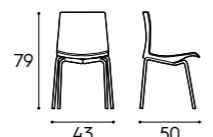

Sedie Chairs

Sedia in tecnopolimero
Technopolymer chair
J00, J21, J54 / J00, J21, J54

Finiture immagine / Finishes pictured
J54 / J54

Presente a pag. / Featured on page
52, 149, 213, 283

Sedia in tecnopolimero
Technopolymer chair
J00 / J00

Finiture immagine / Finishes pictured
J00 / J00

Presente a pag. / Featured on page
278

Sedie imbottite Upholstered chairs

Seduta imbottita / Upholstered chair
tutti i tessuti e feltro
all fabrics and felt

Basamento R1 in metallo
Metal R1 base
bianco / white

Finiture immagine / Finishes pictured
smooth T175, bianco / smooth T175, white

Seduta imbottita / Upholstered chair
tutti i tessuti e feltro
all fabrics and felt

Basamento R2 in metallo
Metal R2 base
bianco, nero / white, black

Finiture immagine / Finishes pictured
feltro TF23, bianco / felt TF23, white

Presente a pag. / Featured on page
31, 65, 165, 178

Seduta in tecnopolimero
Technopolymer seat
J00, J10, J23, J36 / J00, J10, J23, J36

Basamento R1 in metallo
Metal R1 base
bianco / white

Finiture immagine / Finishes pictured
J00 / J00

Presente a pag. / Featured on page
35, 49

Seduta in tecnopolimero
Technopolymer seat
J00, J10, J23, J36 / J00, J10, J23, J36

Basamento R2 in metallo
Metal R2 base
bianco, nero / white, black

Finiture immagine / Finishes pictured
J10, nero / J10, black

Presente a pag. / Featured on page
137, 275

Seduta in ecopelle e gambe in metallo
Imitation leather seat and metal legs
bianco, testa di moro / white, dark brown

Finiture immagine / Finishes pictured
testa di moro / dark brown

Presente a pag. / Featured on page
170