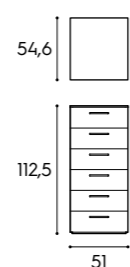

Finiture / Finishes

finiture basic e smart / basic and smart finishes

Tutte le maniglie (escluso push-pull)

Any handle options (except push-to-open system)

Finiture immagine / Finishes pictured

rovere cotto, cemento / rovere cotto, cemento

Presente a pag. / Featured on page

167