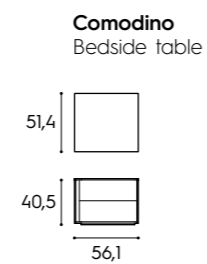

Gruppi letto

Bedroom units

Atene

Finiture / Finishes
finiture basic e smart / basic and smart finishes
Finiture immagine / Finishes pictured
olmo shade / olmo shade

Bilbao

Finiture / Finishes
finiture basic e smart / basic and smart finishes
Finiture immagine / Finishes pictured
cemento, frassino chiaro / cemento, frassino chiaro

Bonn

Finiture / Finishes
finiture basic e smart / basic and smart finishes
Finiture immagine / Finishes pictured
basalto, calce / basalto, calce

Londra

Finiture / Finishes
olmo shade, nuvola, noce naturale, frassino chiaro, rovere cotto
olmo shade, nuvola, noce naturale, frassino chiaro, rovere cotto
Finiture immagine / Finishes pictured
nuvola / nuvola