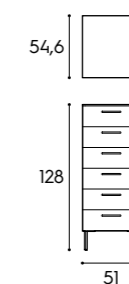

Finiture / Finishes

finiture basic e smart (escluso finiture materiche ed ecolegno su gambe)
basic and smart finishes (except textured and eco-wood finishes on legs)

Tutte le maniglie (escluso push-pull)

Any handle options (except push-to-open system)

Finiture immagine / Finishes pictured

intonaco, cemento / intonaco, cemento

Presente a pag. / Featured on page

215