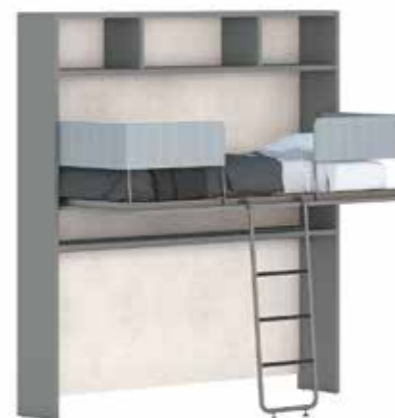

P / D
110/120 cm

Libreria / Bookcase

L x P x H / W x D x H
210 x 33/43 x 221,3/239,6/257,9/294,5 cm

Rete / Mattress base

L x P / W x D
80 x 190 cm

Finiture / Finishes

finiture basic e smart
basic and smart finishes

Finiture immagine / Finishes pictured

cemento, calce / cemento, calce