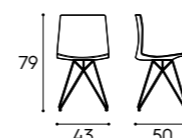

Sedie Chairs

Sedia in tecnopolimero
Technopolymer chair
J00, J21, J54 / J00, J21, J54

Finiture immagine / Finishes pictured
J54 / J54

Presente a pag. / Featured on page
52, 149, 213, 283

Sedia in tecnopolimero
Technopolymer chair
J00 / J00

Finiture immagine / Finishes pictured
J00 / J00

Presente a pag. / Featured on page
278

Sedie imbottite Upholstered chairs

Seduta imbottita / Upholstered chair
tutti i tessuti e feltro
all fabrics and felt

Basamento R1 in metallo
Metal R1 base
bianco / white

Finiture immagine / Finishes pictured
smooth T175, bianco / smooth T175, white

Seduta imbottita / Upholstered chair
tutti i tessuti e feltro
all fabrics and felt

Basamento R2 in metallo
Metal R2 base
bianco, nero / white, black

Finiture immagine / Finishes pictured
feltro TF23, bianco / felt TF23, white

Presente a pag. / Featured on page
31, 65, 165, 178

Seduta in tecnopolimero
Technopolymer seat
J00, J10, J23, J36 / J00, J10, J23, J36

Basamento R1 in metallo
Metal R1 base
bianco / white

Finiture immagine / Finishes pictured
J00 / J00

Presente a pag. / Featured on page
35, 49

Seduta in tecnopolimero
Technopolymer seat
J00, J10, J23, J36 / J00, J10, J23, J36

Basamento R2 in metallo
Metal R2 base
bianco, nero / white, black

Finiture immagine / Finishes pictured
J10, nero / J10, black

Presente a pag. / Featured on page
137, 275

Seduta in ecopelle e gambe in metallo
Imitation leather seat and metal legs
bianco, testa di moro / white, dark brown

Finiture immagine / Finishes pictured
testa di moro / dark brown

Presente a pag. / Featured on page
170