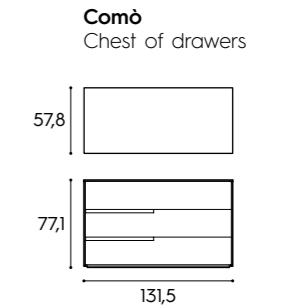

Gruppi letto

Bedroom units

Atene

Finiture / Finishes
finiture basic e smart / basic and smart finishes
Finiture immagine / Finishes pictured
olmo shade / olmo shade

Bilbao

Finiture / Finishes
finiture basic e smart / basic and smart finishes
Finiture immagine / Finishes pictured
cemento, frassino chiaro / cemento, frassino chiaro

Bonn

Finiture / Finishes
finiture basic e smart / basic and smart finishes
Finiture immagine / Finishes pictured
basalto, calce / basalto, calce

Londra

Finiture / Finishes
olmo shade, nuvola, noce naturale, frassino chiaro, rovere cotto
olmo shade, nuvola, noce naturale, frassino chiaro, rovere cotto
Finiture immagine / Finishes pictured
nuvola / nuvola