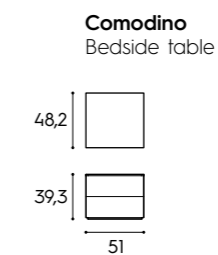

Gruppi letto

Bedroom units

Atene

Finiture / Finishes
finiture basic e smart / basic and smart finishes
Finiture immagine / Finishes pictured
olmo shade / olmo shade

Bilbao

Finiture / Finishes
finiture basic e smart / basic and smart finishes
Finiture immagine / Finishes pictured
cemento, frassino chiaro / cemento, frassino chiaro

Bonn

Finiture / Finishes
finiture basic e smart / basic and smart finishes
Finiture immagine / Finishes pictured
basalto, calce / basalto, calce

Londra

Finiture / Finishes
olmo shade, nuvola, noce naturale, frassino chiaro, rovere cotto
olmo shade, nuvola, noce naturale, frassino chiaro, rovere cotto
Finiture immagine / Finishes pictured
nuvola / nuvola