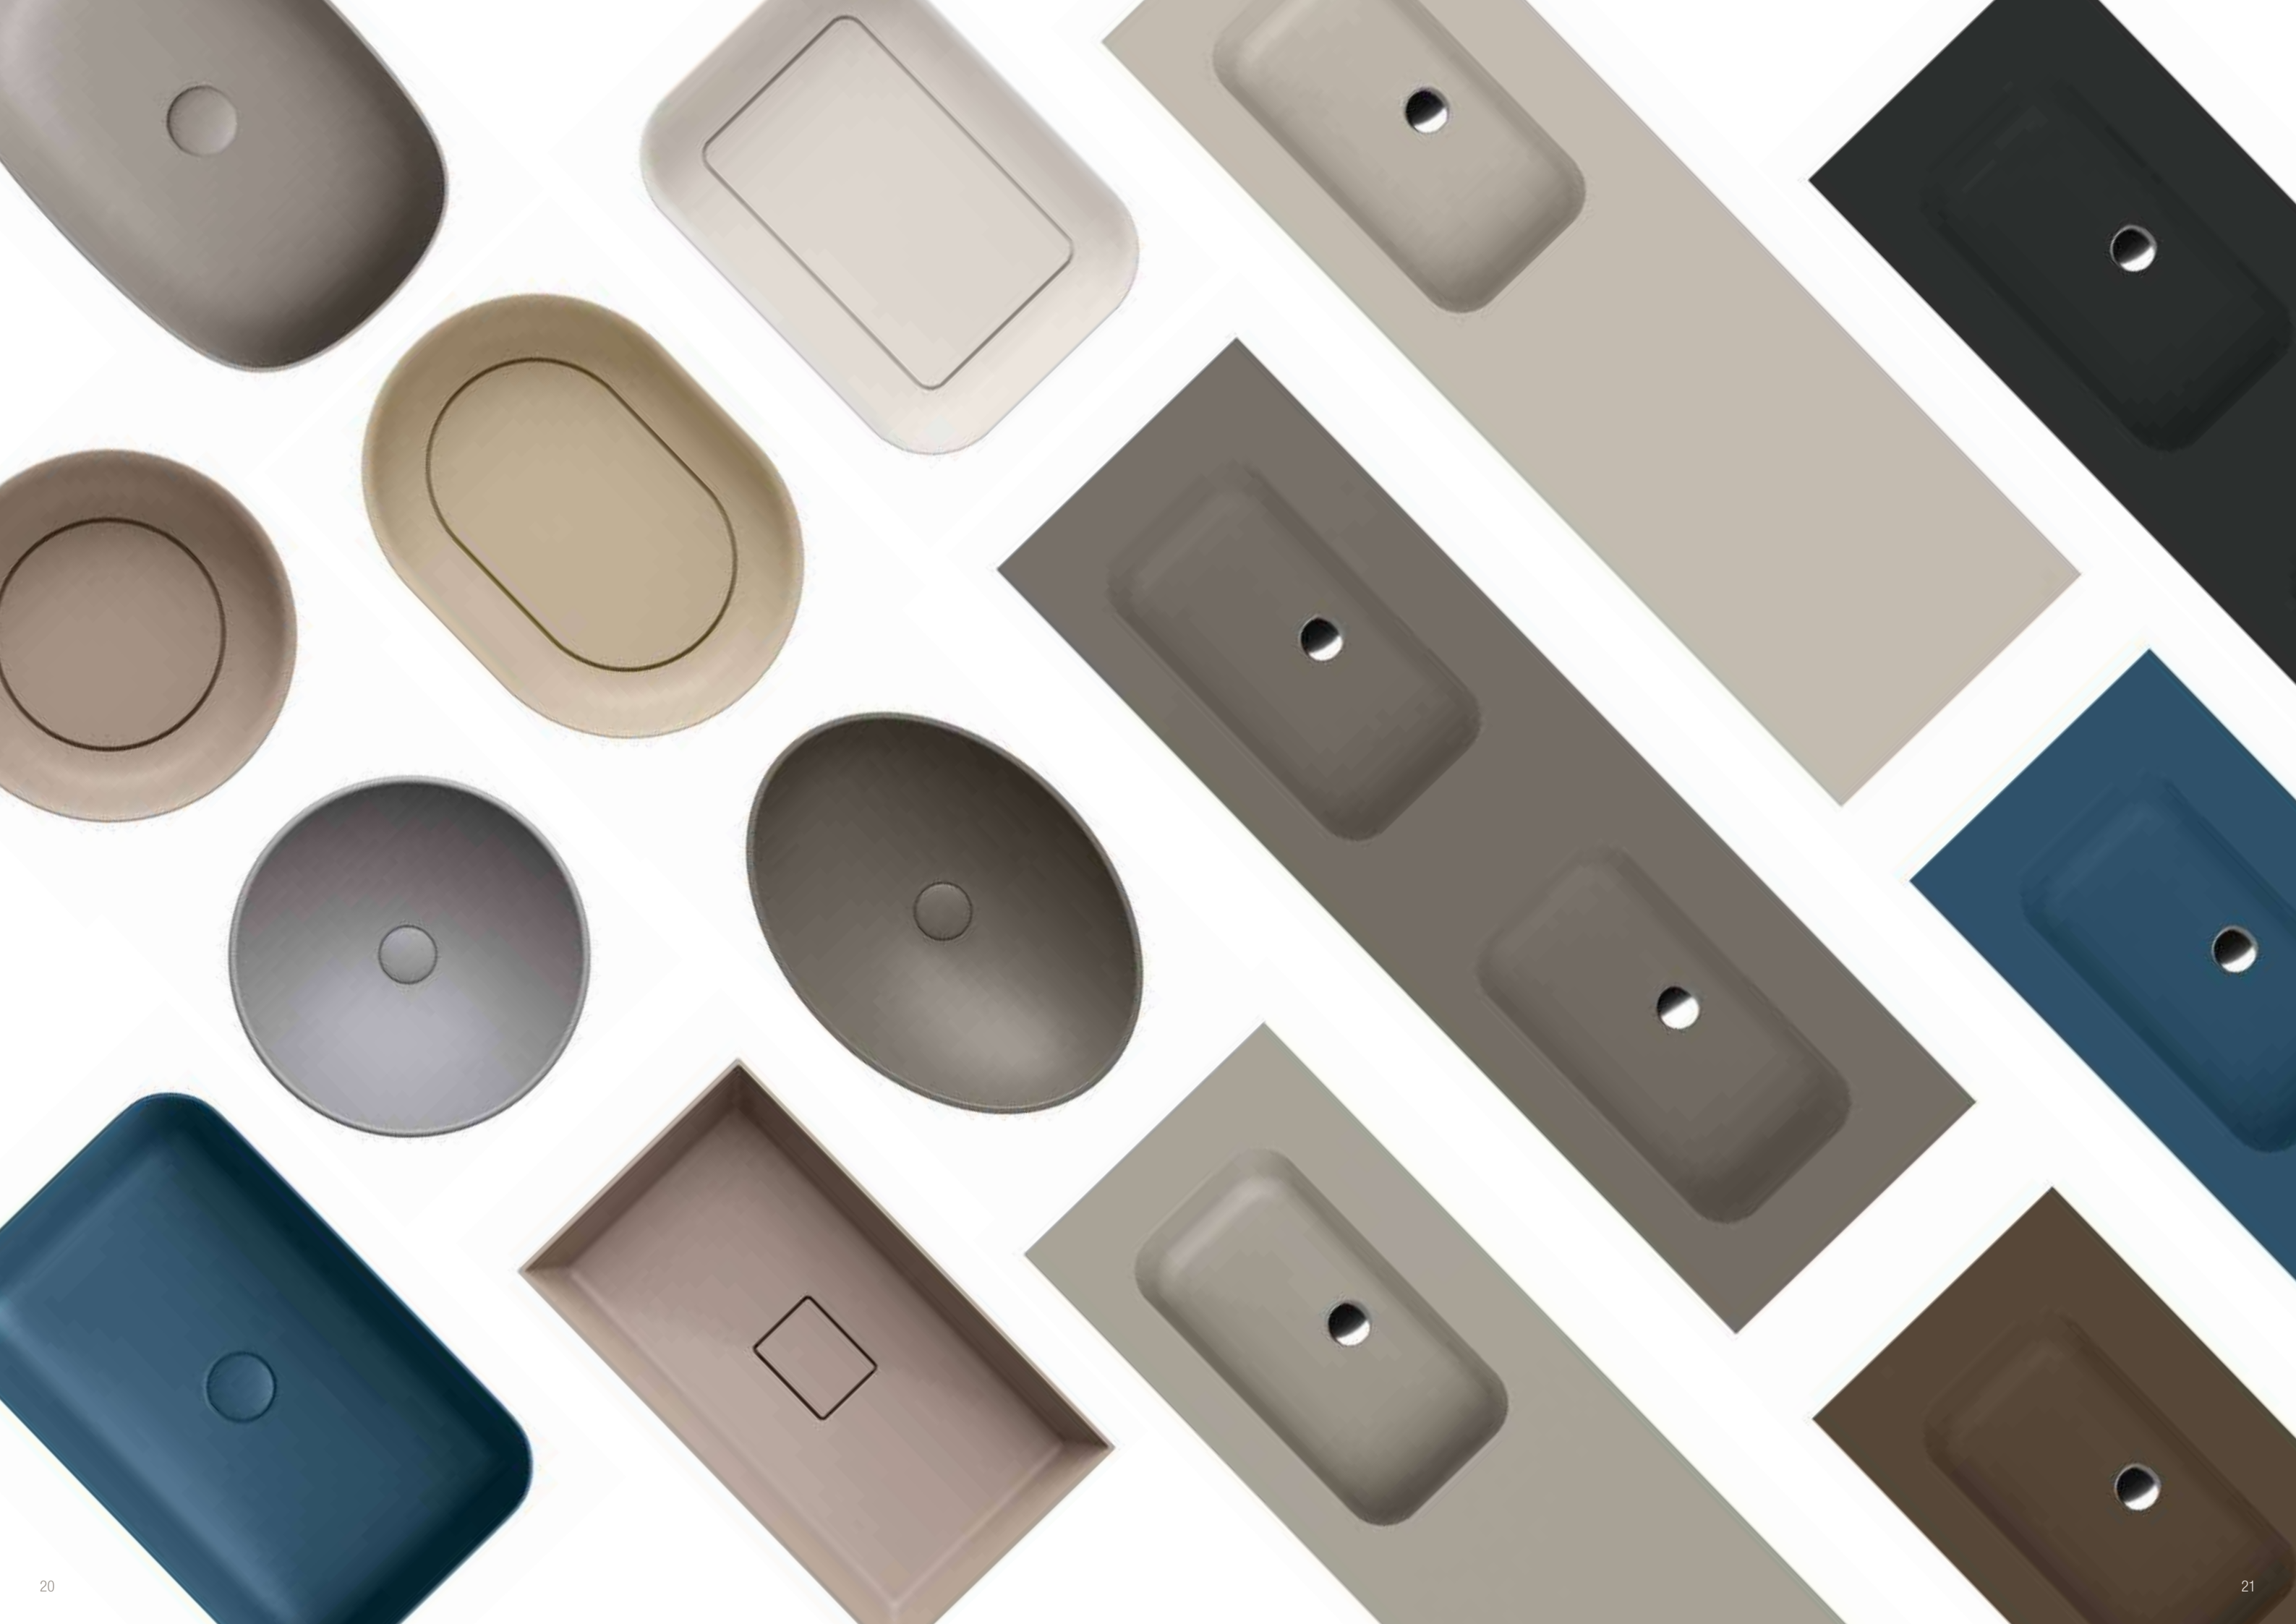

GEALUNA
A1010A VV 03
 wall-mounted tumbler holder with extra
 clear transparent glass tumbler
 L8 H10 P12

GIOTTO COLOR
T852201 NE LC 521
 integrated washbasin mineral marble color
 L160 H1,6 P50

LEA
accessories