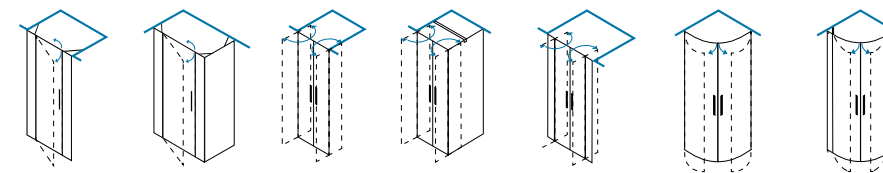

SHOWER ENCLOSURES

WALK IN

WALK IN COULISSANTE
H200 8mm

WALK IN
H200 6/8mm

GLASS

- 01 Transparent
- 14 Grey
- 41 Grey ice
- 73 Transparent with silk screen printed band

CLAIRE DESIGN

CLAIRE DESIGN
H195 6mm