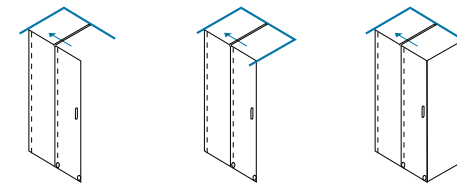

SHOWER ENCLOSURES

WALK IN

WALK IN COULISSANTE
H200 8mm