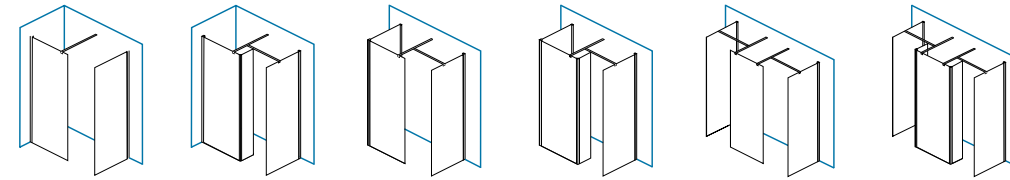

WALK IN
H200 6/8mm

GLASS

- 01 Transparent
- 14 Grey
- 41 Grey ice
- 73 Transparent with silk screen printed band