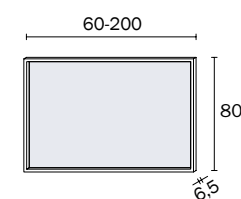

PIRANO

Specchio con telaio in alluminio verniciato. Con luce frontale interno telaio.
Mirror with painted aluminium frame. With frontal light, integrated to the frame.
Espejo con marco de aluminio barnizado. Con luz frontal interno perfil.
Miroir avec cadre en aluminium laqué. Avec éclairage frontale à l'intérieur du cadre.
Spiegel mit gelakt aluminium frame. Met frontlicht in frame.
Spiegel mit lackiertem Aluminiumrahmen. Mit Innenrahmen-Frontlicht.

H 80	L	Lumen/mt	Watt	cod.
	60	1700	36	S921010 ...
	70	1700	38	S921015 ...
	80	1700	40	S921020 ...
	90	1700	42	S921025 ...
	100	1700	44	S921030 ...
	110	1700	47	S921035 ...
	120	1700	49	S921040 ...
	130	1700	51	S921045 ...
	140	1700	53	S921050 ...
	160	1700	57	S921060 ...
	180	1700	62	S921070 ...
	200	1700	66	S921080 ...