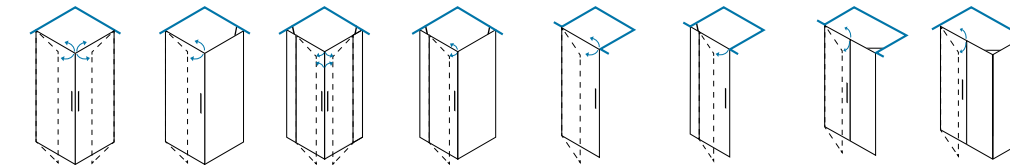

SHOWER ENCLOSURES

WALK IN

WALK IN COULISSANTE
H200 8mm

WALK IN
H200 6/8mm

GLASS

- 01 Transparent
- 14 Grey
- 41 Grey ice
- 73 Transparent with silk screen printed band

CLAIRE DESIGN

CLAIRE DESIGN
H195 6mm