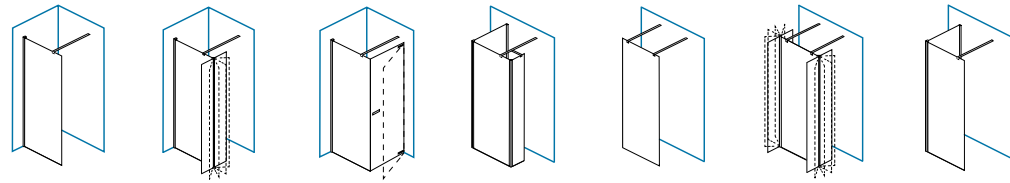

WALK IN
H200 6/8mm

GLASS

- 01 Transparent
- 14 Grey
- 41 Grey ice
- 73 Transparent with silk screen printed band